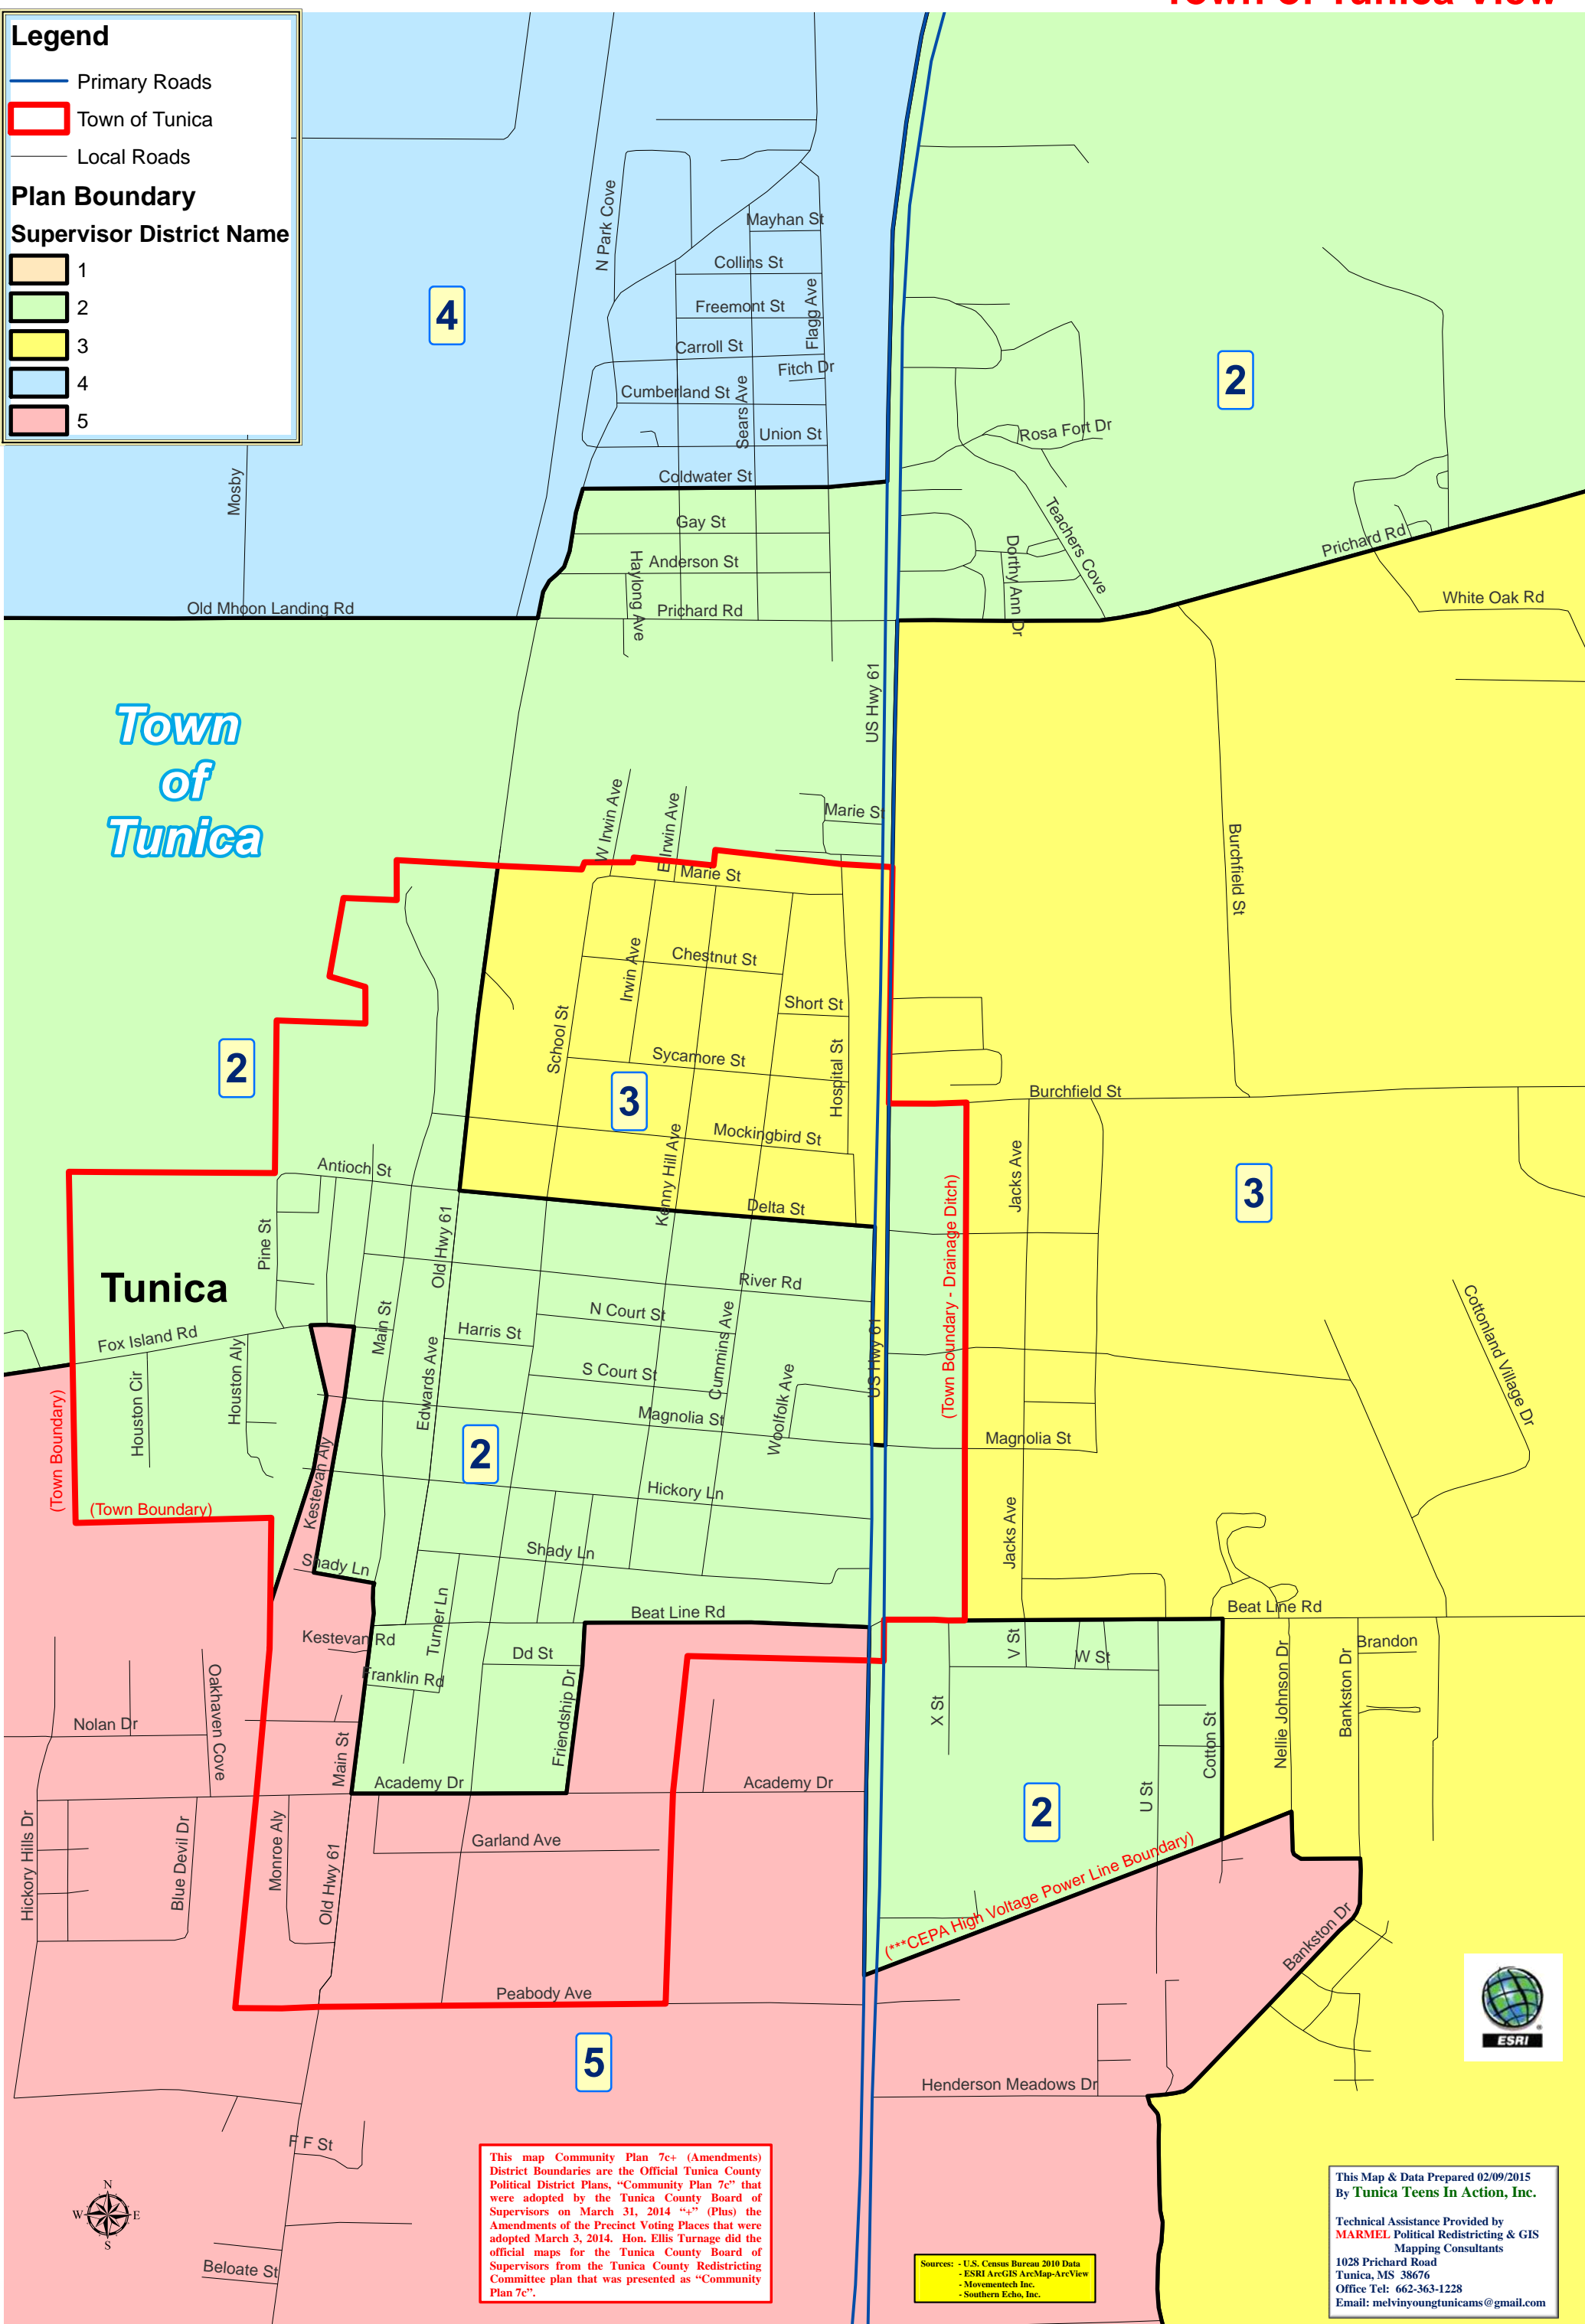

Tunica County Voting Districts Redistricting Plan 7c+ Amendments

Plan 7c+ MAP #2
Supervisors Districts
Town of Tunica View

This map Community Plan 7c+ (Amendments) District Boundaries are the Official Tunica County Political District Plans, "Community Plan 7c" that were adopted by the Tunica County Board of Supervisors on March 31, 2014 "+" (Plus) the Amendments of the Precinct Voting Places that were adopted March 3, 2014. Hon. Ellis Turnage did the official maps for the Tunica County Board of Supervisors from the Tunica County Redistricting Committee plan that was presented as "Community Plan 7c".

Sources: - U.S. Census Bureau 2010 Data
- ESRI ArcGIS ArcMap-ArcView
- Movementech Inc.
- Southern Echo, Inc.

This Map & Data Prepared 02/09/2015
By **Tunica Teens In Action, Inc.**
Technical Assistance Provided by
MARMEL Political Redistricting & GIS
Mapping Consultants
1028 Prichard Road
Tunica, MS 38676
Office Tel: 662-363-1228
Email: melvinyoungtunicams@gmail.com