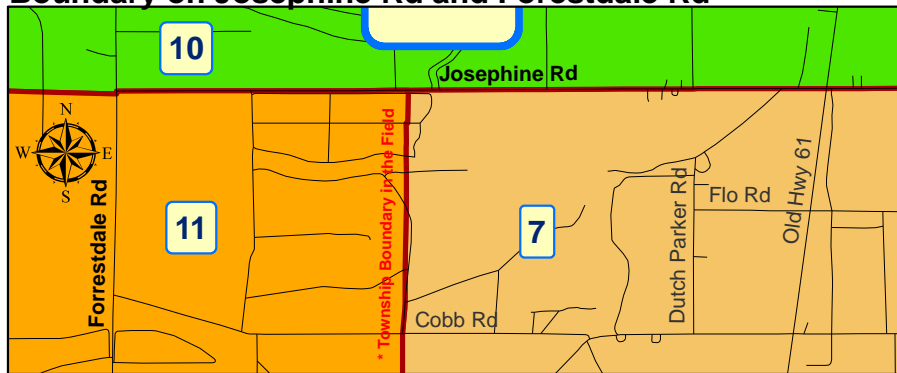

Tunica County Voting Districts Redistricting Plan 7c+ Amendments

**Plan 7c+
None Major Road Boundaries
Hard to View Geographies**

**Inset 13-E:
Field Road by Shea Leatherman Shop**

Google Map Satellite View

**Inset 13-F:
Boundary in US Hwy 61 by Bowdre**

**Inset 13-G:
Boundary on Fox Island Rd by McClain Rd**

Google Map Satellite View

**Inset 13-H:
Boundary on Josephine Rd and Forestdale Rd**

**Inset 13-I:
Boundary on Bonnie Blue and Clayton Rd**

Google Map Satellite View

**Inset 13-J
Boundary on Justus Rd and Old 61**

This Map & Data Prepared 02/09/2015
By **Tunica Teens In Action, Inc.**
Technical Assistance Provided by
MARMEL Political Redistricting & GIS
Mapping Consultants
1028 Prichard Road
Tunica, MS 38676
Office Tel: 662-363-1228
Email: melvinyoungtunicams@gmail.com