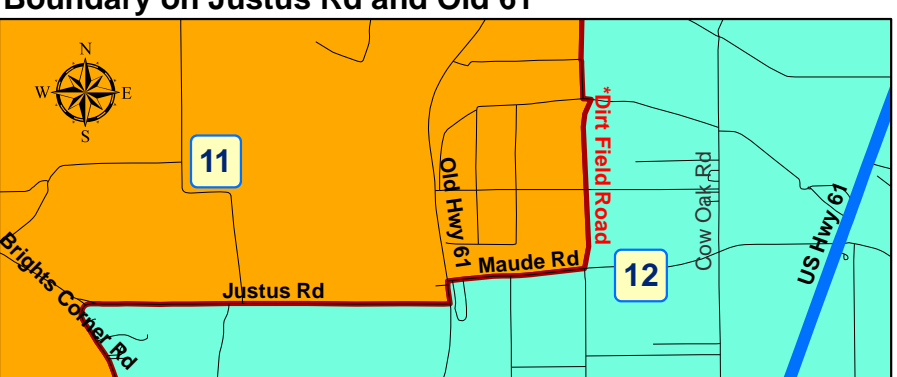

Tunica County Voting Districts Redistricting Plan 7c+ Amendments

**Plan 7c+
None Major Road Boundaries
Hard to View Geographies**

**Inset 13-E:
Field Road by Shea Leatherman Shop**

Google Map Satellite View

**Inset 13-F:
Boundary in US Hwy 61 by Bowdre**

**Inset 13-G:
Boundary on Fox Island Rd by McClain Rd**

Google Map Satellite View

**Inset 13-H:
Boundary on Josephine Rd and Forestdale Rd**

**Inset 13-I:
Boundary on Bonnie Blue and Clayton Rd**

Google Map Satellite View

**Inset 13-J
Boundary on Justus Rd and Old 61**

This Map & Data Prepared 02/09/2015
By **Tunica Teens In Action, Inc.**
Technical Assistance Provided by
MARMEL Political Redistricting & GIS
Mapping Consultants
1028 Prichard Road
Tunica, MS 38676
Office Tel: 662-363-1228
Email: melvinyoungtunicams@gmail.com