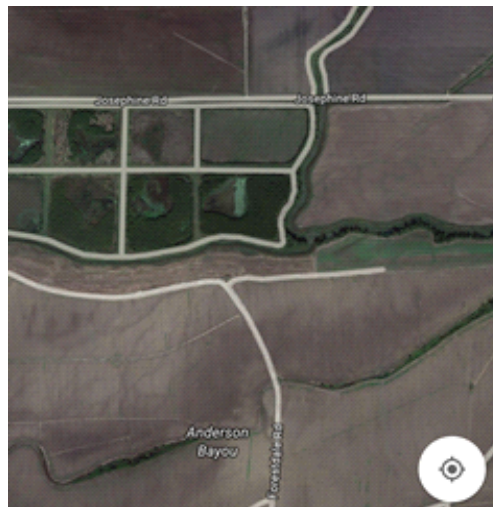

Tunica County Voting Districts Redistricting Plan 7c+ Amendments

**Plan 7c+
None Major Road Boundaries
Hard to View Geographies**

**Inset 13-E:
Field Road by Shea Leatherman Shop**

Google Map Satellite View

**Inset 13-F:
Boundary in US Hwy 61 by Bowdre**

**Inset 13-G:
Boundary on Fox Island Rd by McClain Rd**

Google Map Satellite View

**Inset 13-H:
Boundary on Josephine Rd and Forestdale Rd**

**Inset 13-I:
Boundary on Bonnie Blue and Clayton Rd**

Google Map Satellite View

**Inset 13-J
Boundary on Justus Rd and Old 61**

This Map & Data Prepared 02/09/2015
By **Tunica Teens In Action, Inc.**
Technical Assistance Provided by
MARMEL Political Redistricting & GIS
Mapping Consultants
1028 Prichard Road
Tunica, MS 38676
Office Tel: 662-363-1228
Email: melvinyoungtunicams@gmail.com