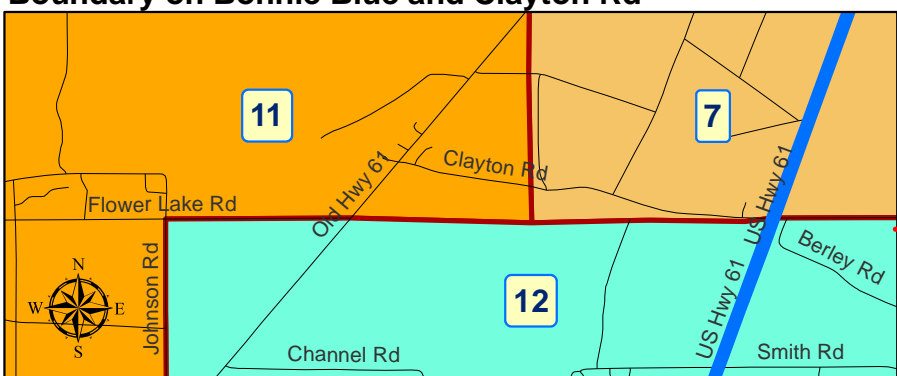

Tunica County Voting Districts Redistricting Plan 7c+ Amendments

**Plan 7c+
None Major Road Boundaries
Hard to View Geographies**

**Inset 13-E:
Field Road by Shea Leatherman Shop**

Google Map Satellite View

**Inset 13-F:
Boundary in US Hwy 61 by Bowdre**

**Inset 13-G:
Boundary on Fox Island Rd by McClain Rd**

Google Map Satellite View

**Inset 13-H:
Boundary on Josephine Rd and Forestdale Rd**

**Inset 13-I:
Boundary on Bonnie Blue and Clayton Rd**

Google Map Satellite View

**Inset 13-J
Boundary on Justus Rd and Old 61**

This Map & Data Prepared 02/09/2015
By **Tunica Teens In Action, Inc.**
Technical Assistance Provided by
MARMEL Political Redistricting & GIS
Mapping Consultants
1028 Prichard Road
Tunica, MS 38676
Office Tel: 662-363-1228
Email: melvinyoungtunicams@gmail.com