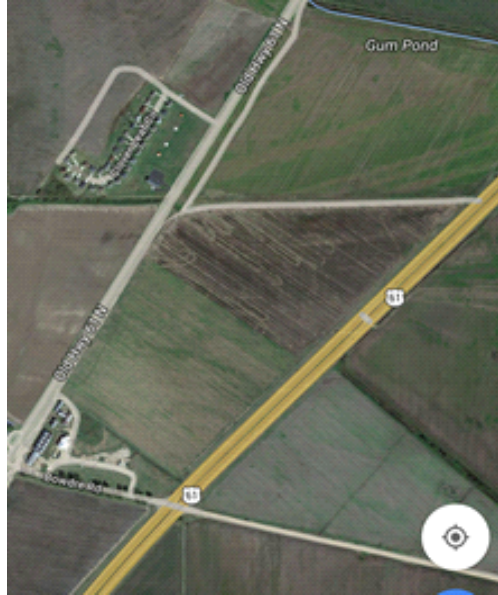

Tunica County Voting Districts Redistricting Plan 7c+ Amendments

**Plan 7c+
None Major Road Boundaries
Hard to View Geographies**

**Inset 13-E:
Field Road by Shea Leatherman Shop**

Google Map Satellite View

**Inset 13-F:
Boundary in US Hwy 61 by Bowdre**

**Inset 13-G:
Boundary on Fox Island Rd by McClain Rd**

Google Map Satellite View

**Inset 13-H:
Boundary on Josephine Rd and Forestdale Rd**

**Inset 13-I:
Boundary on Bonnie Blue and Clayton Rd**

Google Map Satellite View

**Inset 13-J
Boundary on Justus Rd and Old 61**

This Map & Data Prepared 02/09/2015
By **Tunica Teens In Action, Inc.**
Technical Assistance Provided by
MARMEL Political Redistricting & GIS
Mapping Consultants
1028 Prichard Road
Tunica, MS 38676
Office Tel: 662-363-1228
Email: melvinyoungtunicams@gmail.com