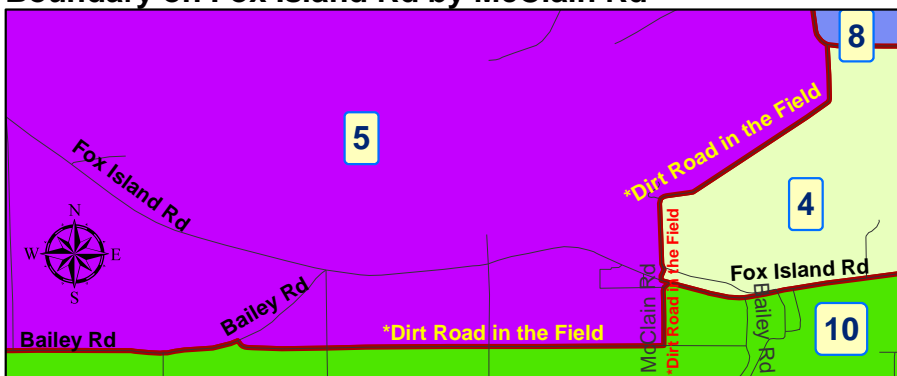

Tunica County Voting Districts Redistricting Plan 7c+ Amendments

**Plan 7c+
None Major Road Boundaries
Hard to View Geographies**

**Inset 13-E:
Field Road by Shea Leatherman Shop**

Google Map Satellite View

**Inset 13-F:
Boundary in US Hwy 61 by Bowdre**

**Inset 13-G:
Boundary on Fox Island Rd by McClain Rd**

Google Map Satellite View

**Inset 13-H:
Boundary on Josephine Rd and Forestdale Rd**

**Inset 13-I:
Boundary on Bonnie Blue and Clayton Rd**

Google Map Satellite View

**Inset 13-J
Boundary on Justus Rd and Old 61**

This Map & Data Prepared 02/09/2015
By **Tunica Teens In Action, Inc.**
Technical Assistance Provided by
MARMEL Political Redistricting & GIS
Mapping Consultants
1028 Prichard Road
Tunica, MS 38676
Office Tel: 662-363-1228
Email: melvinyoungtunicams@gmail.com