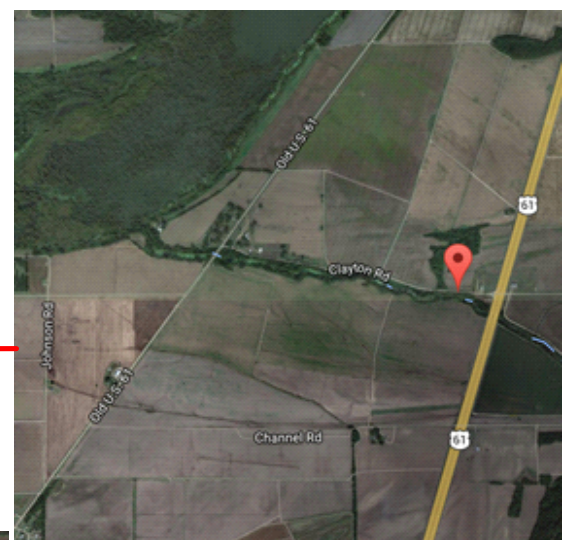

Tunica County Voting Districts Redistricting Plan 7c+ Amendments

**Plan 7c+
None Major Road Boundaries
Hard to View Geographies**

**Inset 13-E:
Field Road by Shea Leatherman Shop**

Google Map Satellite View

**Inset 13-F:
Boundary in US Hwy 61 by Bowdre**

**Inset 13-G:
Boundary on Fox Island Rd by McClain Rd**

Google Map Satellite View

**Inset 13-H:
Boundary on Josephine Rd and Forestdale Rd**

**Inset 13-I:
Boundary on Bonnie Blue and Clayton Rd**

Google Map Satellite View

**Inset 13-J
Boundary on Justus Rd and Old 61**

This Map & Data Prepared 02/09/2015
By **Tunica Teens In Action, Inc.**
Technical Assistance Provided by
MARMEL Political Redistricting & GIS
Mapping Consultants
1028 Prichard Road
Tunica, MS 38676
Office Tel: 662-363-1228
Email: melvinyoungtunicams@gmail.com