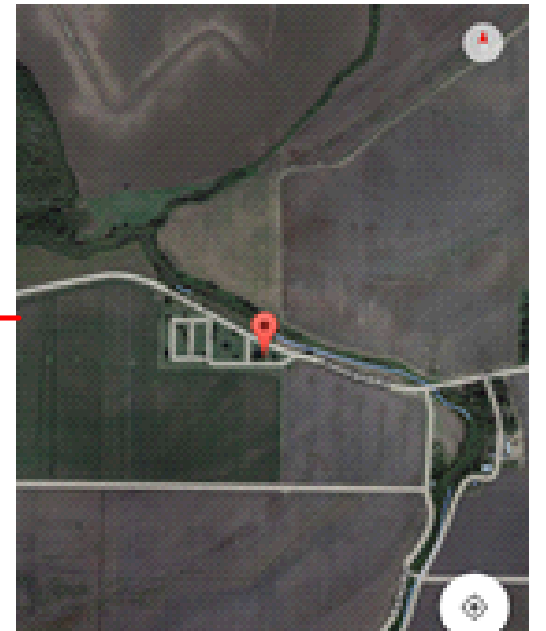

Tunica County Voting Districts Redistricting Plan 7c+ Amendments

**Plan 7c+
None Major Road Boundaries
Hard to View Geographies**

**Inset 13-E:
Field Road by Shea Leatherman Shop**

Google Map Satellite View

**Inset 13-F:
Boundary in US Hwy 61 by Bowdre**

**Inset 13-G:
Boundary on Fox Island Rd by McClain Rd**

Google Map Satellite View

**Inset 13-H:
Boundary on Josephine Rd and Forestdale Rd**

**Inset 13-I:
Boundary on Bonnie Blue and Clayton Rd**

Google Map Satellite View

**Inset 13-J
Boundary on Justus Rd and Old 61**

This Map & Data Prepared 02/09/2015
By **Tunica Teens In Action, Inc.**
Technical Assistance Provided by
MARMEL Political Redistricting & GIS
Mapping Consultants
1028 Prichard Road
Tunica, MS 38676
Office Tel: 662-363-1228
Email: melvinyoungtunicams@gmail.com