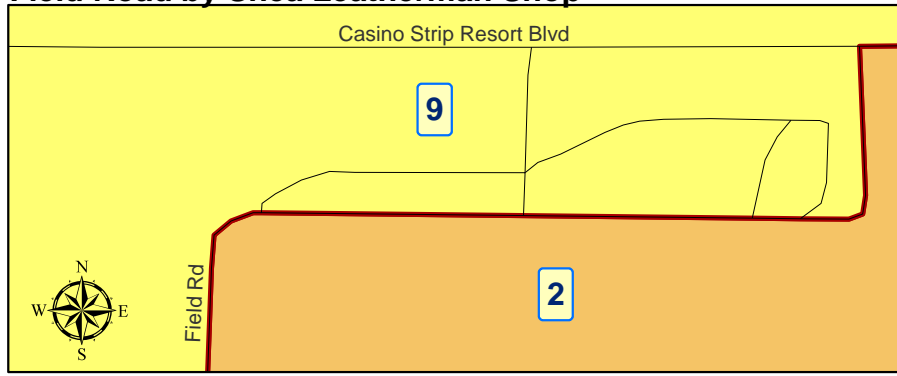

Tunica County Voting Districts Redistricting Plan 7c+ Amendments

**Plan 7c+
None Major Road Boundaries
Hard to View Geographies**

**Inset 13-E:
Field Road by Shea Leatherman Shop**

Google Map Satellite View

**Inset 13-F:
Boundary in US Hwy 61 by Bowdre**

**Inset 13-G:
Boundary on Fox Island Rd by McClain Rd**

Google Map Satellite View

**Inset 13-H:
Boundary on Josephine Rd and Forestdale Rd**

**Inset 13-I:
Boundary on Bonnie Blue and Clayton Rd**