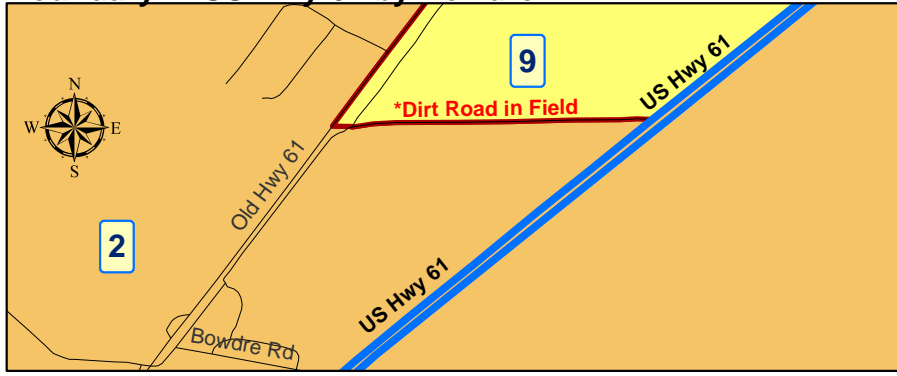

Tunica County Voting Districts Redistricting Plan 7c+ Amendments

**Plan 7c+
None Major Road Boundaries
Hard to View Geographies**

**Inset 13-E:
Field Road by Shea Leatherman Shop**

Google Map Satellite View

**Inset 13-F:
Boundary in US Hwy 61 by Bowdre**

**Inset 13-G:
Boundary on Fox Island Rd by McClain Rd**

Google Map Satellite View

**Inset 13-H:
Boundary on Josephine Rd and Forestdale Rd**

**Inset 13-I:
Boundary on Bonnie Blue and Clayton Rd**

Google Map Satellite View

**Inset 13-J
Boundary on Justus Rd and Old 61**

This Map & Data Prepared 02/09/2015
By **Tunica Teens In Action, Inc.**
Technical Assistance Provided by
MARMEL Political Redistricting & GIS
Mapping Consultants
1028 Prichard Road
Tunica, MS 38676
Office Tel: 662-363-1228
Email: melvinyoungtunicams@gmail.com